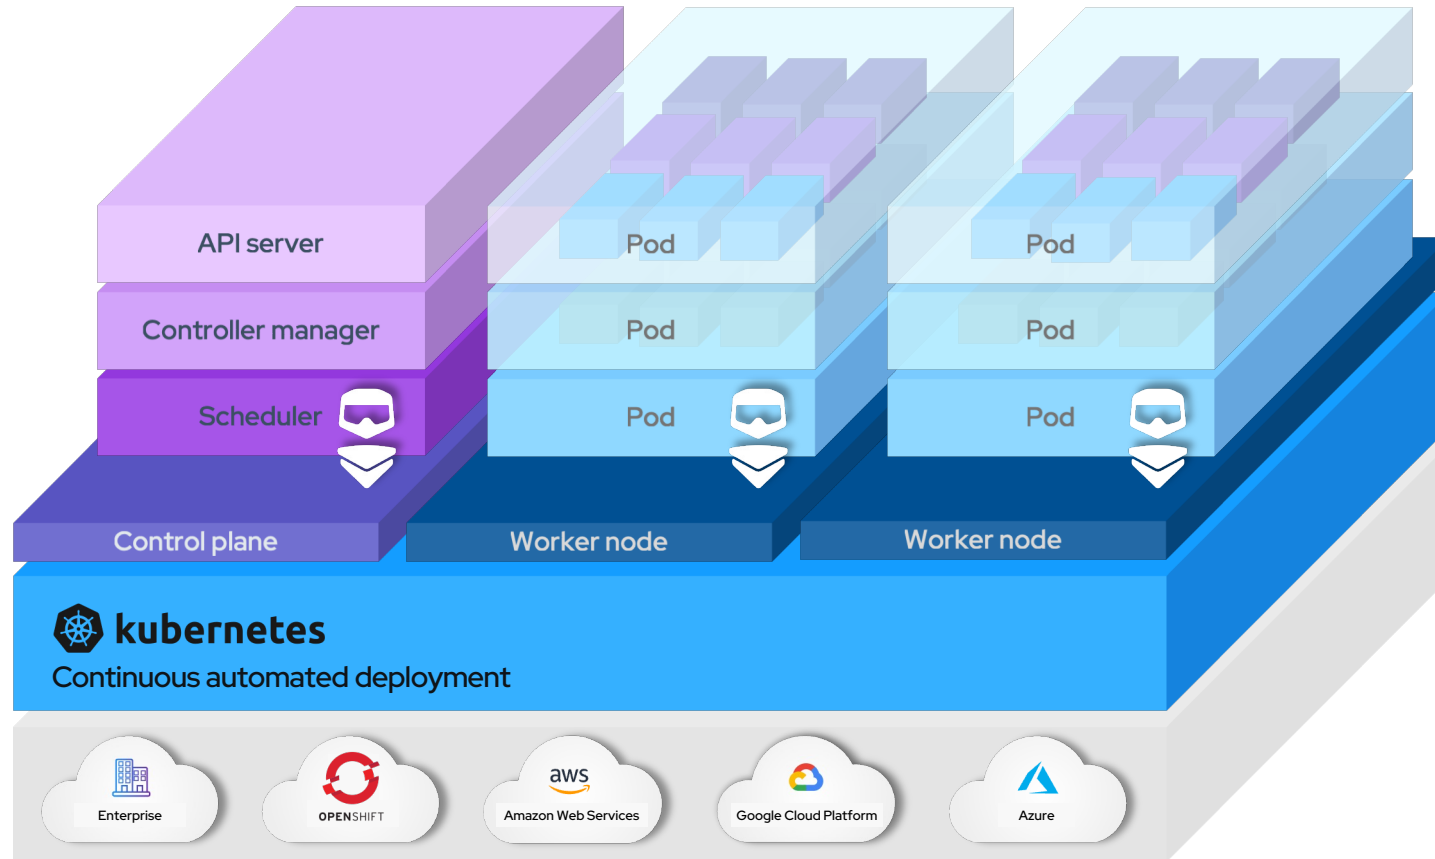

It all starts with the OneAgent...